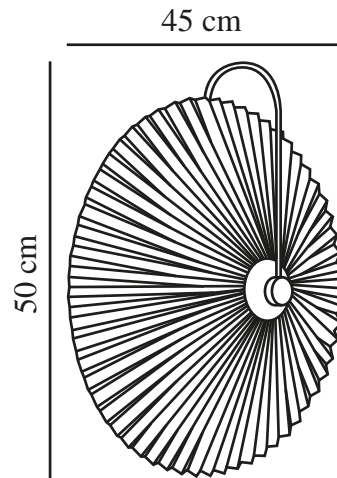

# NADIA | WALL LIGHT | WHITE

2412071001

nordlux®

Voltage (V): 220-240 Volt  
IP degree: IP20  
Maximum bulb wattage (W): 25 W  
Class (Class 1, Class 2, Class 3):  
Class 2 (Double isolated)  
Socket type: E14  
Parallel connection: False

Primary material: Plastic  
Secondary material: Metal  
Colour: White

Height (cm): 50.5  
Width (cm): 45  
Shade Diameter (cm): 45  
Length (cm): 45  
Projection (cm): 20

EAN: 5704924018343  
TUN: 2378778  
Item Number: 2412071001

Pcs Per Master Carton: 3  
Sales Box Height (cm): 36  
Sales Box Width (cm): 18  
Sales Box Depth (cm): 13.5  
Sales Box Volume m<sup>3</sup> : 0.0087  
Product net weight (kg): 0.733

• Soft and diffused light through the pleated shade • A modern version of a classic

Nadia is a modern interpretation of a classic wall lamp with a pleated shade that emits a soft, diffused light. The curved metal frame offers an elegant and modern look.